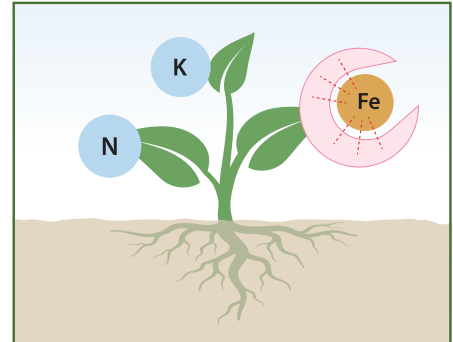

## EFFECT

Feraway is a liquid NK fertilizer with iron, providing indirect action against moss.

- **Nitrogen** promotes **vigorous growth**, and a deep green color of the grass, resulting in a dense and resilient lawn.
- **Potassium** enhances the lawn's **resistance**, strengthening the cell wall, for an improved resistance to foot traffic and overall grass quality.
- **Iron** facilitates the **production of the green pigment** in grass, promoting a consistent, attractive appearance of the lawn. Additionally, iron has an indirect but rapid effect against moss.